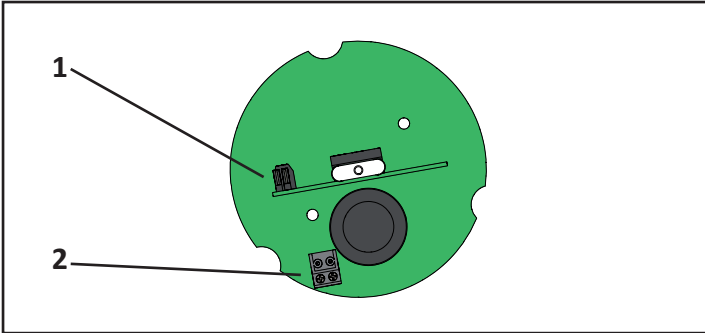

# XFV Xenon Strobe Beacon

**1**

1	2	Flash Speed
Off	Off	60 fepm (1Hz)
On	Off	30 fepm (0.5Hz)
Off	On	90 fepm (1.5Hz)
On	On	45 fepm (0.75 Hz)

**2**

XFV/ UC/12	XFV/ UC/24	XFV/ AC/115	XFV/ AC/230	XFV/ UC/VRA	XFV/ DC/VRC
-ve (0V)	-ve (0V)	N	N	-ve (0V) N	-ve (0V)
+ve (12Vac/dc)	+ve (24Vac/dc)	P (115Vac)	P (115Vac)	+ve / P (10- 100Vdc) (10-70Vac)	+ve (100- 130Vdc)